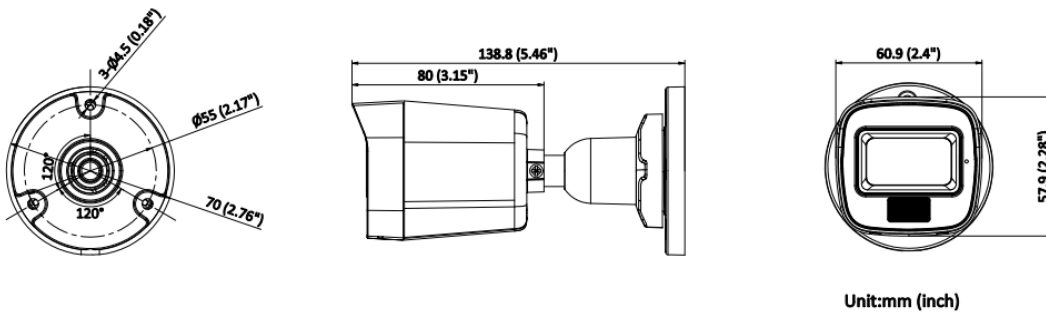

Dimension

Accessory

Optional

Junction Box	Wall Mount